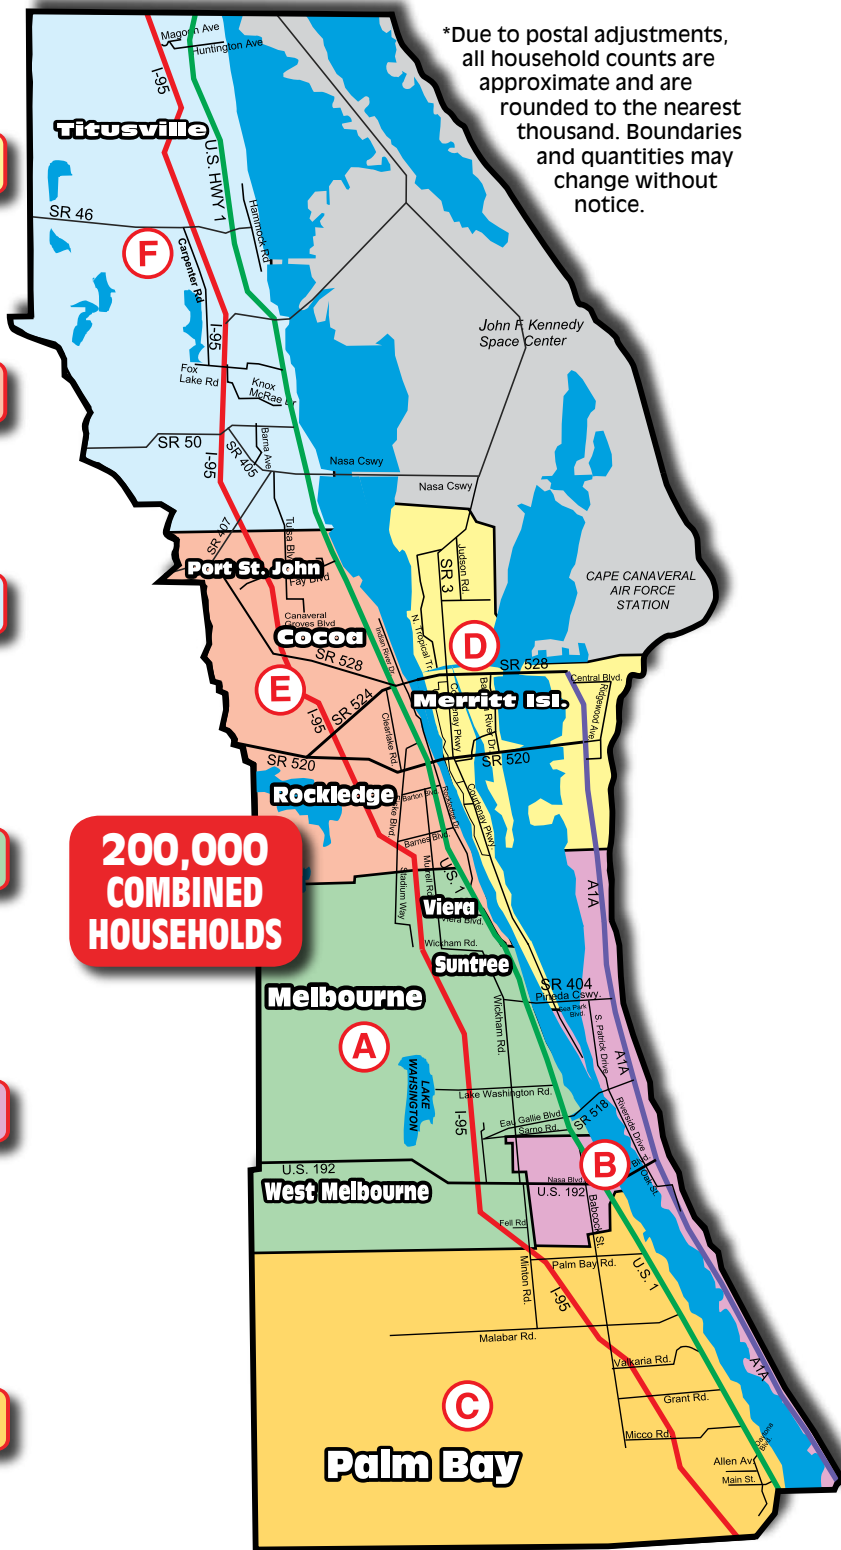

Savings Safari®

The Ultimate Shoppers Guide™

Savings Safari® Brevard County Distribution / Zone Map

NORTH BREVARD

Zipcodes   **Households**

32920	7,000
32931	8,500
32952	8,500
32953	9,000

*Cape Canaveral • Cocoa Beach • Merritt Island

D

**53,000
TOTAL
HOUSEHOLDS**

Zipcodes   **Households**

32922	1,500
32926	7,000
32927	9,500
32955	14,000

*Cocoa • Canaveral Groves • Port St. John • Rockledge

E

**32,000
TOTAL
HOUSEHOLDS**

Zipcodes   **Households**

32754	4,000
32780	14,000
32796	7,000

*Titusville • Mims • Scottsmoor

F

**25,000
TOTAL
HOUSEHOLDS**

SOUTH BREVARD

Zipcodes   **Households**

32904	9,000
32934	6,000
32935	15,000
32940	12,000

*Melbourne • West Melbourne • Suntree • Viera

A

**42,000
TOTAL
HOUSEHOLDS**

Zipcodes   **Households**

32901	6,000
32903	6,000
32937	12,000
32925	500
32951	5,500

B

**30,000
TOTAL
HOUSEHOLDS**

Zipcodes   **Households**

32905	7,000
32907	15,000
32908	4,000
32909	9,600
32949	700
32950	1,700

*Palm Bay • Malabar • Grant

C

**38,000
TOTAL
HOUSEHOLDS**

**200,000
COMBINED
HOUSEHOLDS**

*Due to postal adjustments, all household counts are approximate and are rounded to the nearest thousand. Boundaries and quantities may change without notice.